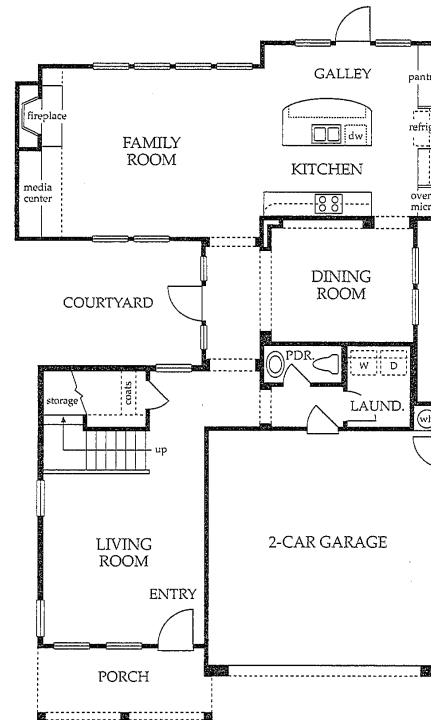

**13178 MESA CREST PL**  
San Diego, CA 92129

13178 MESA CREST PL  
SAN DIEGO, CA 92129

4 BR | 2.5 BA | 2,757 SF

## *Welcome Home!*

Desirable location in the sought-after community of Torrey Santa Fe. Charming home overlooking open space neighborhood park with views from the master bedroom. Torrey Santa Fe is conveniently located to shopping, freeways and top-rated schools. Former Model Home with no neighbors in front or rear of the house. Kitchen boasts large island, stainless steel appliances, double ovens and gas cooking. First floor formal living and dining rooms with wood flooring and recessed lighting throughout.