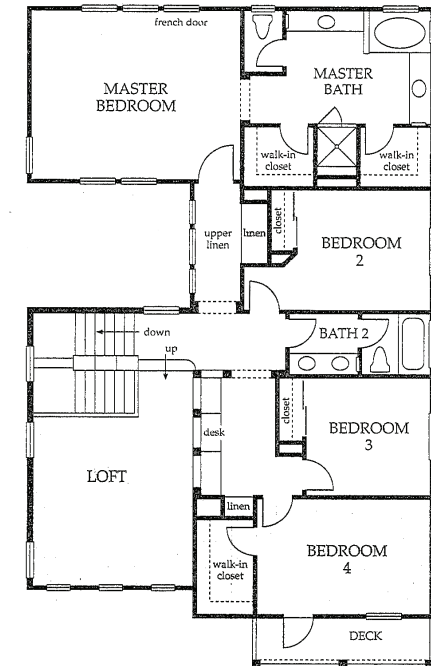

**13178 MESA CREST PL**  
San Diego, CA 92129

13178 MESA CREST PL  
SAN DIEGO, CA 92129

4 BR | 2.5 BA | 2,757 SF

## *Welcome Home!*

Desirable location in the sought-after community of Torrey Santa Fe. Charming home overlooking open space neighborhood park with views from the master bedroom. Torrey Santa Fe is conveniently located to shopping, freeways and top-rated schools. Former Model Home with no neighbors in front or rear of the house. Kitchen boasts large island, stainless steel appliances, double ovens and gas cooking. First floor formal living and dining rooms with wood flooring and recessed lighting throughout.